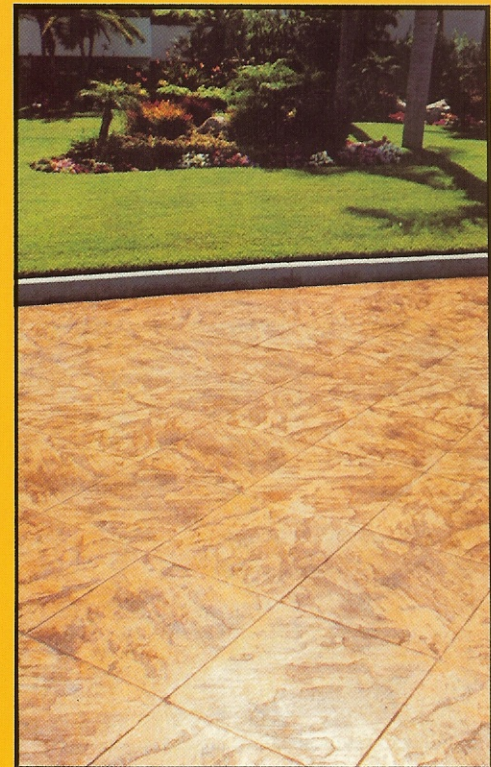

matcrete™

The Ultimate In Concrete Design

8" x 16" Herringbone Slate

European Fan

MATCRETE® - Three Dimensional Texturing Tools used to create the appearance of natural materials such as Brick, Cobblestone, Slate, Stone, Tile and Wood in an array of styles and designs.

Random Stone

La Habra Slate

London Cobblestone

Slate Circle

**MATCRETE® ...
Beauty,
Warmth,
Style,
Class.**

Random Stone

Pacific Boardwalk

Old Brick Basket Weave

Slate Circle & London Cobblestone

Random Granite

Grand Ashler Slate

Opa Locka Stone

MATCRETE® offers Versatility, Durability, Weed Free, Low Maintenance, Cost Effectiveness, in a multitude of styles and a variety of colors.