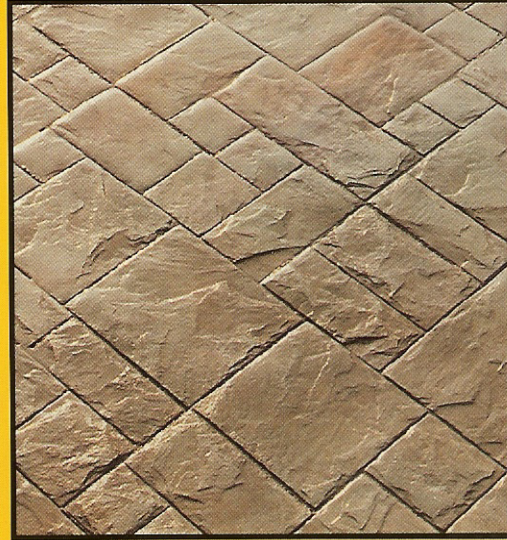

matcrete™

The Ultimate In Concrete Design

8" x 16" Herringbone Slate

European Fan

MATCRETE® - Three Dimensional Texturing Tools used to create the appearance of natural materials such as Brick, Cobblestone, Slate, Stone, Tile and Wood in an array of styles and designs.

Random Stone

La Habra Slate

London Cobblestone

Slate Circle

**MATCRETE® ...
Beauty,
Warmth,
Style,
Class.**

Random Stone

Pacific Boardwalk

Old Brick Basket Weave

Slate Circle & London Cobblestone

Random Granite

Grand Ashler Slate

Opa Locka Stone

MATCRETE® offers Versatility, Durability, Weed Free, Low Maintenance, Cost Effectiveness, in a multitude of styles and a variety of colors.