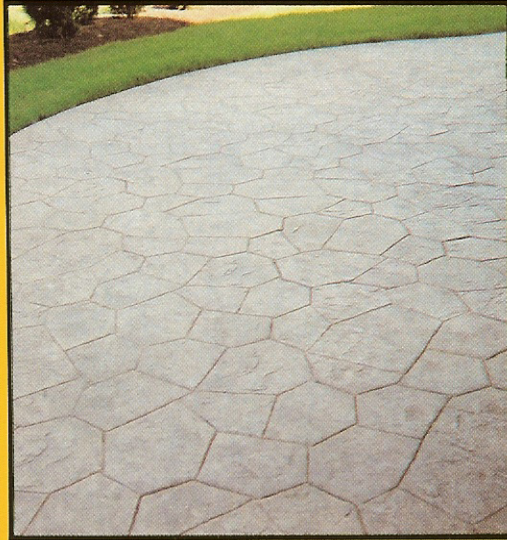

Random Stone

La Habra Slate

London Cobblestone

Slate Circle

**MATCRETE® ...
Beauty,
Warmth,
Style,
Class.**

Random Stone

Pacific Boardwalk

Old Brick Basket Weave

Slate Circle & London Cobblestone

Random Granite

Grand Ashler Slate

Opa Locka Stone

MATCRETE® offers Versatility, Durability, Weed Free, Low Maintenance, Cost Effectiveness, in a multitude of styles and a variety of colors.