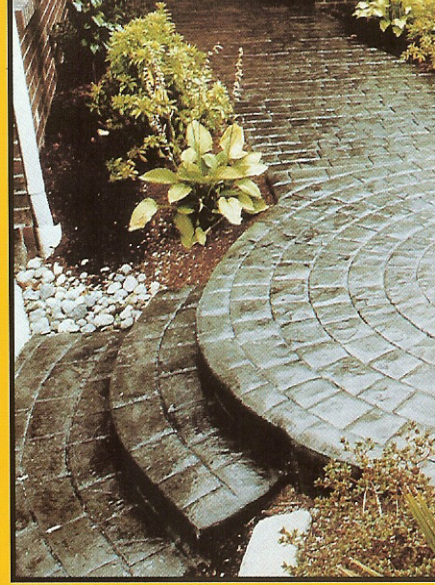

Random Stone

La Habra Slate

London Cobblestone

Slate Circle

**MATCRETE® ...
Beauty,
Warmth,
Style,
Class.**

Random Stone

Pacific Boardwalk

Old Brick Basket Weave

Slate Circle & London Cobblestone

Random Granite

Grand Ashler Slate

Opa Locka Stone

MATCRETE® offers Versatility, Durability, Weed Free, Low Maintenance, Cost Effectiveness, in a multitude of styles and a variety of colors.