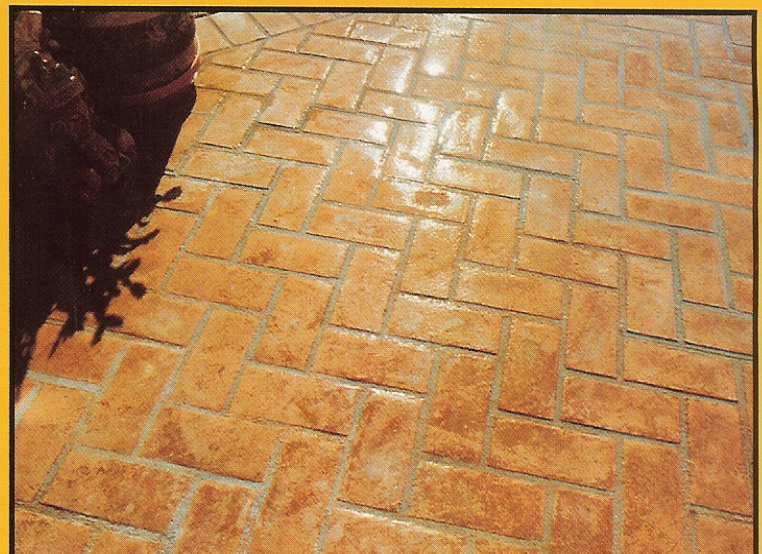

6 New Brick Herringbone