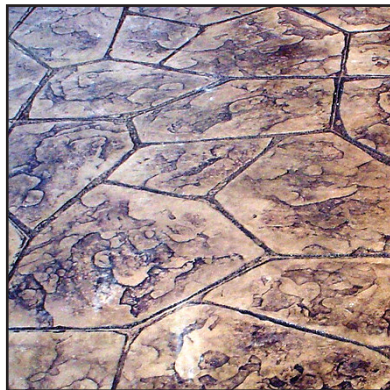

flagstone

Large pieces of hand-cut flagstone with grouted joints, give this pattern a life-like appearance.

PART #: MY-141

TEXTURE: Flagstone

INDIVIDUAL STONE SIZES: 11" - 21-3/4"

JOINT DEPTH: 1/4"

JOINT WIDTH: 5/8" - 1-1/2"

Recommended Accessories:

SFM-141 Flagstone Super Flex

M-4 Flagstone Touch Up Mat

GR-1 1/4" Grout Texture Touch Up Roller

Flagstone imprinted concrete pattern was created using:

MATCRETE Dustone Color Hardener™
Limestone/DOC-L

MATCRETE Dustone Antique Release Agent™
Walnut/RA-W

MATCRETE Diamond Seal™ Wet Look Sealer

Flagstone imprinted concrete pattern was created using:

MATCRETE Dustone Color Hardener™
Limestone/DOC-L

MATCRETE Dustone Antique Release Agent™
Walnut/RA-W